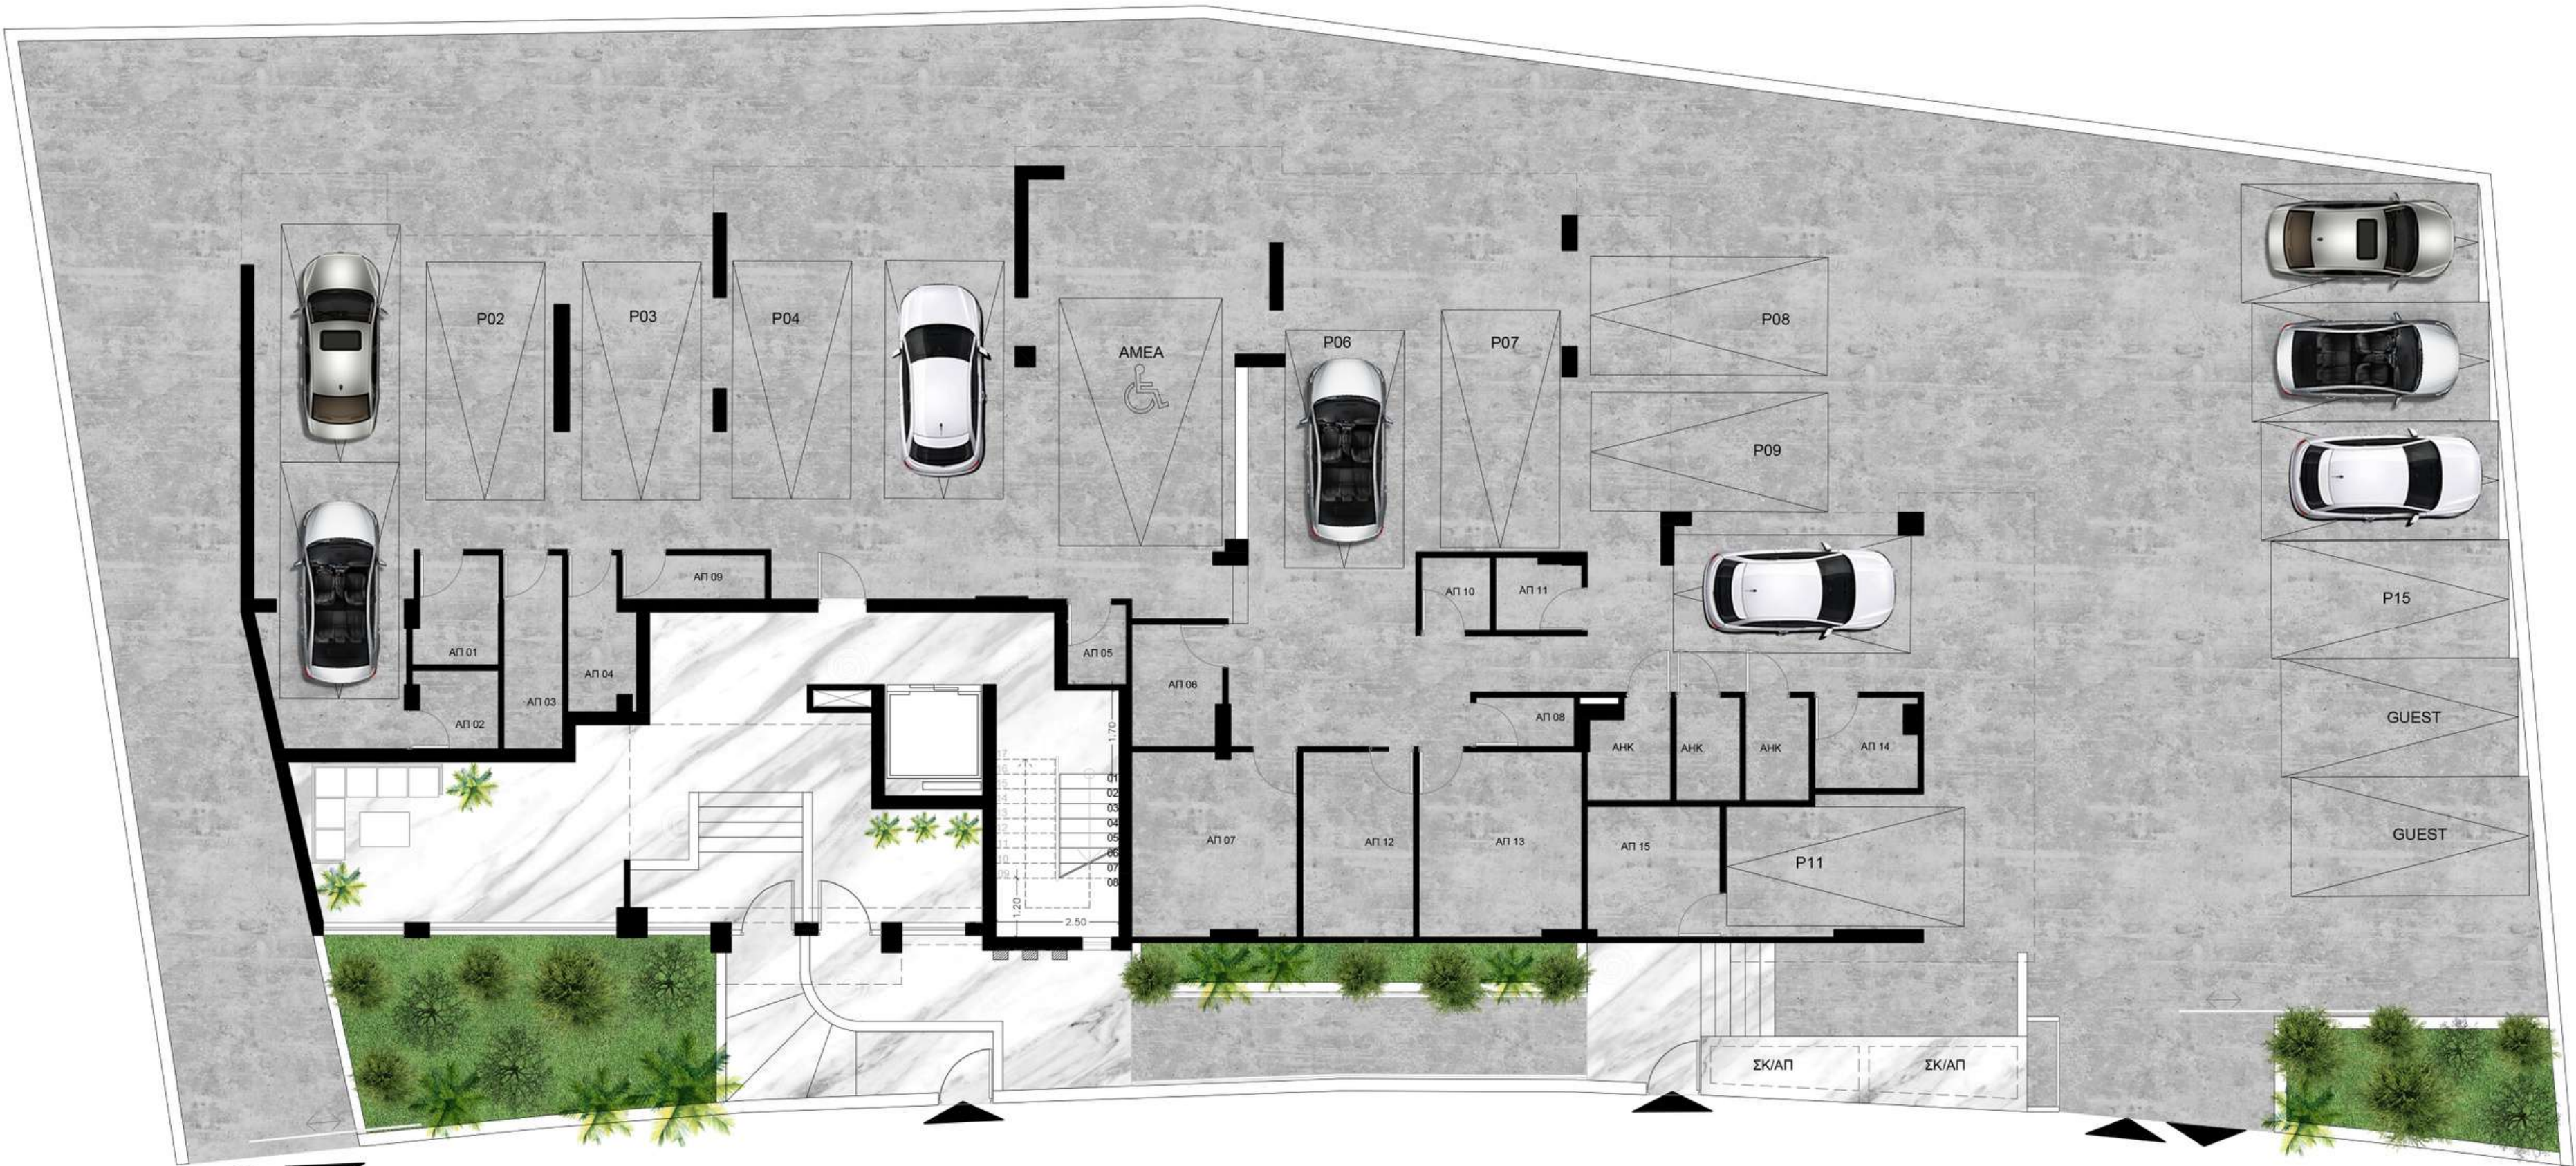

THE ELITE

📍 LIMASSOL, PANTHEA

The Elite

The Elite

The Elite

GROUND FLOOR PLAN

1st FLOOR PLAN

2nd FLOOR PLAN

3rd FLOOR PLAN

ROOF GARDENS PLAN

Elite Residence

APARTMENT	BED-ROOMS	INTERIOR AREA m ²	COVERED VERANDA m ²	UNCOVERED VERANDA m ²	ROOF GARDEN	ROOF W/C	SEA VIEW	PRICE (€)
101	1+1	63.1	25.0	25.0	-	-	-	AVAILABLE
102	1	50.0	11.0	-	-	-	✓	AVAILABLE
103	2	85.0	26.0	-	-	-	✓	AVAILABLE
104	2	84.0	34.0	48.0	-	-	✓	AVAILABLE
201	1+2	62.3	58.0	-	-	-	✓	RESERVED
202	1	50.0	11.0	-	-	-	✓	AVAILABLE
203	2	85.0	16.0	12.0	-	-	✓	AVAILABLE
204	2	84.0	35.0	-	-	-	✓	AVAILABLE
301	3	111.8	34.0	12.0	✓	✓	✓	AVAILABLE
302	3	114.2	41.0	-	✓	✓	✓	AVAILABLE
303	3	115.8	31.0	26.0	✓	✓	✓	AVAILABLE