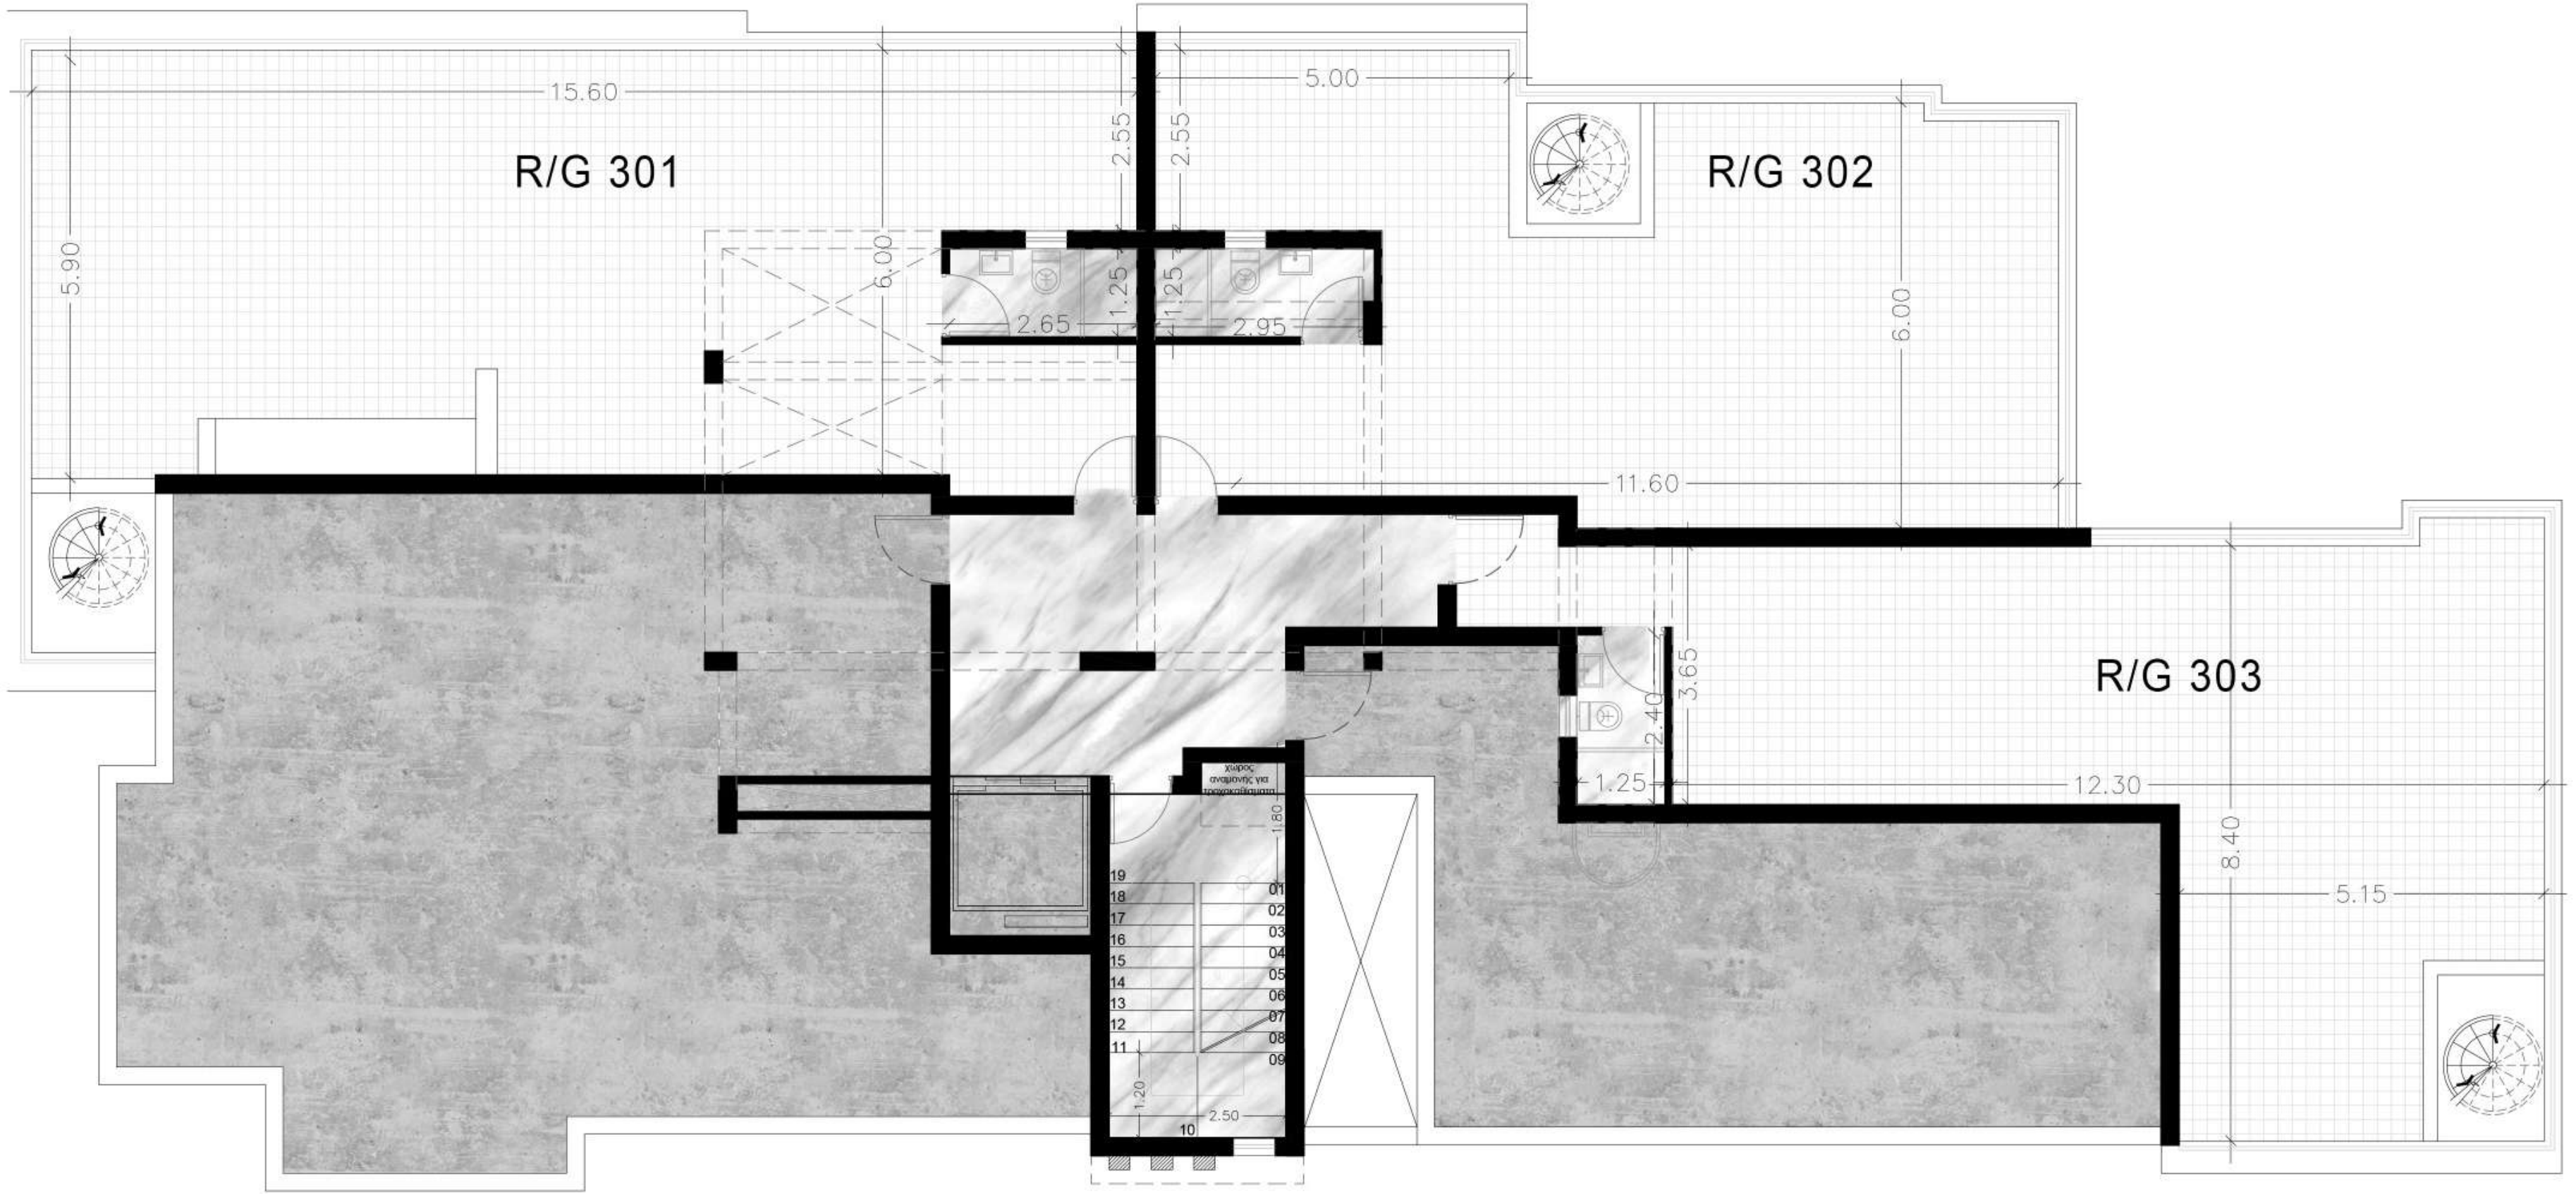

THE ELITE

📍 LIMASSOL, PANTHEA

The Elite

The Elite

The Elite

GROUND FLOOR PLAN

1st FLOOR PLAN

2nd FLOOR PLAN

3rd FLOOR PLAN

ROOF GARDENS PLAN

Elite Residence

APARTMENT	BED-ROOMS	INTERIOR AREA m ²	COVERED VERANDA m ²	UNCOVERED VERANDA m ²	ROOF GARDEN	ROOF W/C	SEA VIEW	PRICE (€)
101	1+1	63.1	25.0	25.0	-	-	-	AVAILABLE
102	1	50.0	11.0	-	-	-	✓	AVAILABLE
103	2	85.0	26.0	-	-	-	✓	AVAILABLE
104	2	84.0	34.0	48.0	-	-	✓	AVAILABLE
201	1+2	62.3	58.0	-	-	-	✓	RESERVED
202	1	50.0	11.0	-	-	-	✓	AVAILABLE
203	2	85.0	16.0	12.0	-	-	✓	AVAILABLE
204	2	84.0	35.0	-	-	-	✓	AVAILABLE
301	3	111.8	34.0	12.0	✓	✓	✓	AVAILABLE
302	3	114.2	41.0	-	✓	✓	✓	AVAILABLE
303	3	115.8	31.0	26.0	✓	✓	✓	AVAILABLE